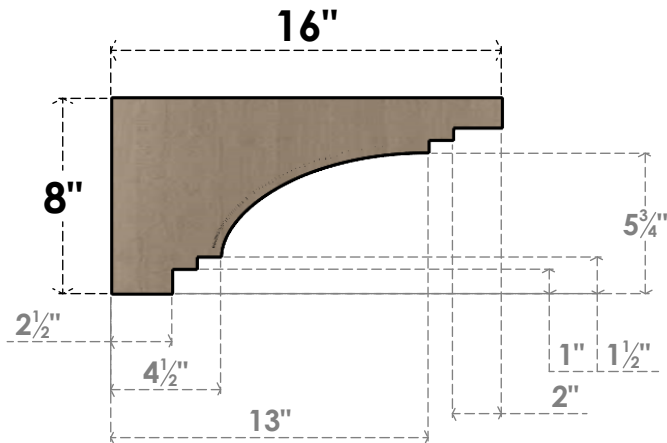

ITEM NUMBER: CORU08X16X08PECRCPR

8"W X 16"D X 8"H SERIES 3 WIDE PESCADERO ROUGH CEDAR TIMBERTHANE
FAUX WOOD CORBEL, PRIMED

SIDE PROFILE

FRONT PROFILE

ISOMETRIC

EKENA MILLWORK
2300 WEST MAIN ST.
CLARKSVILLE, TX 75426
TOLL FREE: 866-607-0453
WWW.EKENAMILLWORK.COM

NOTES

1. INSTALLATION TO BE COMPLETED IN ACCORDANCE WITH MANUFACTURER'S SPECIFICATIONS.
2. DRAWING MAY NOT BE TO SCALE
3. THIS DRAWING IS INTENDED FOR DESIGN AND PLANNING PURPOSES ONLY.
4. ALL INFORMATION CONTAINED HEREIN WAS CURRENT AT THE TIME OF DEVELOPMENT BUT MUST BE REVIEWED AND APPROVED BY THE PRODUCT MANUFACTURER TO BE CONSIDERED ACCURATE.
5. TIMBERTHANE ARCHITECTURAL PRODUCTS ARE MADE FROM HIGH DENSITY URETHANE AND COME FACTORY PRIMED