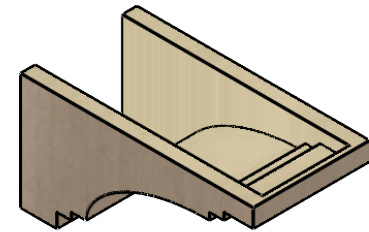

ITEM NUMBER: CORU08X16X08PECRCPR

8"W X 16"D X 8"H SERIES 3 WIDE PESCADERO ROUGH CEDAR TIMBERTHANE
FAUX WOOD CORBEL, PRIMED

SIDE PROFILE

FRONT PROFILE

ISOMETRIC

EKENA MILLWORK
2300 WEST MAIN ST.
CLARKSVILLE, TX 75426
TOLL FREE: 866-607-0453
WWW.EKENAMILLWORK.COM