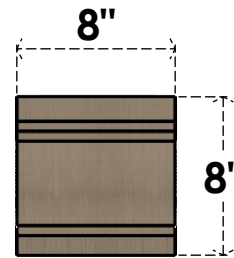

ITEM NUMBER: CORU08X16X08PECRCPR

8"W X 16"D X 8"H SERIES 3 WIDE PESCADERO ROUGH CEDAR TIMBERTHANE
FAUX WOOD CORBEL, PRIMED

SIDE PROFILE

FRONT PROFILE

ISOMETRIC

EKENA MILLWORK
2300 WEST MAIN ST.
CLARKSVILLE, TX 75426
TOLL FREE: 866-607-0453
WWW.EKENAMILLWORK.COM

NOTES

1. INSTALLATION TO BE COMPLETED IN ACCORDANCE WITH MANUFACTURER'S SPECIFICATIONS.
2. DRAWING MAY NOT BE TO SCALE
3. THIS DRAWING IS INTENDED FOR DESIGN AND PLANNING PURPOSES ONLY.
4. ALL INFORMATION CONTAINED HEREIN WAS CURRENT AT THE TIME OF DEVELOPMENT BUT MUST BE REVIEWED AND APPROVED BY THE PRODUCT MANUFACTURER TO BE CONSIDERED ACCURATE.
5. TIMBERTHANE ARCHITECTURAL PRODUCTS ARE MADE FROM HIGH DENSITY URETHANE AND COME FACTORY PRIMED